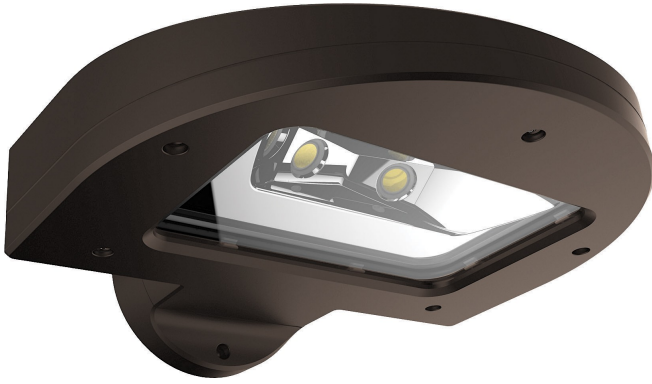

NUVO 65-097

38W LED Arc Wall Pack Fixture - Bronze Finish

Fixture Type
Outdoor Security Light

Collection
No

Style
Utility

Finish
Bronze

Width
10.24"

Height
4.25"

Shade Material
Polycarbonate

Extension
10.08"

Number of Modules
1-Module

Light Source
LED

Lumen Output
3500 Lumens

Wattage
38 Watts

Lamp Type
LED Module

Bulb Type
LED