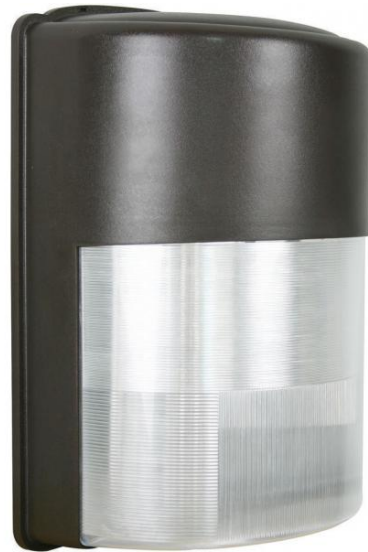

NUVO 65/063

LED Entrance Light; 26 Watt; Bronze Finish;
120-277V

Fixture Type	Lighting Products
Category	Outdoor
Finish	Bronze
Style	Utility
Number Of Lights	1
Warranty	3 Year Limited

Product Information

Features

- Die-cast aluminum body
- UV stabilized powder coated finish
- Prismatic lens for uniform light distribution
- Photocell - on at dusk, off at dawn
- RoHS compliant
- 50,000 hour life
- Metal halide equivalent wattage: 70W-100W

Product Specifications

Style	Extends	Width	Height	Package Weight	Glass Finish
Utility	5.81	8.66	12.28	1.98	n/a

Bulb Shape	Bulb Type	Bulb Base	Bulb Included	UPC	Replaceable Light Source
Circular LED Module	LED	Direct Wired	1	*045923630637	No