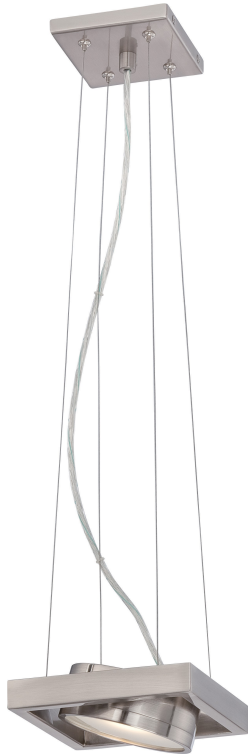

# NUVO 62-997

## 1 Light LED Pivoting Head Pendant

<b>Fixture Type</b> Pendants 1-Light	<b>Collection</b> Hawk
<b>Style</b> Transitional	<b>Finish</b> Brushed Nickel
<b>Length</b> 6.5"	<b>Width</b> 6.5"
<b>Height</b> 2.5"	<b>Shade Description</b> Opaque Glass
<b>Shade Material</b> Glass	<b>Number of Modules</b> 1-Module
<b>Light Source</b> Circular LED Module	<b>Lumen Output</b> 1190 Lumens
<b>Wattage</b> 15 Watts	<b>Bulb Type</b> LED
<b>Bulb Base</b> Connector	<b>Bulb Included</b> Yes
<b>Replaceable Light Source</b> No	<b>CA Prop-65 Warning</b>
<b>CEC</b> Not T24 Compliant	<b>Energy Saver</b> Yes
<b>Energy Star</b> No	<b>UPC</b> 045923329975
<b>Warranty</b> 3-Year Warranty Light Source	<b>Wire</b> 12'
<b>Voltage</b> 120 Volts	<b>Average Rated Hours</b> 40000

### HAWK

62-992

62-993

62-994

62-995

62-996

**UL or ETL Listed**  
UL Listed

**Kelvin Temp**  
3000K