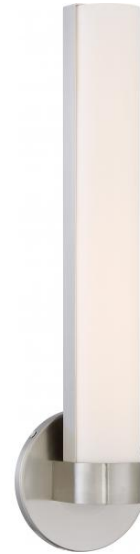

# NUVO 62/733

Bond - Single 19-1/2" LED Vanity

<b>Collection</b>	Bond
<b>Fixture Type</b>	Vanity & Wall
<b>Category</b>	Wall
<b>Finish</b>	Brushed Nickel
<b>Style</b>	Transitional
<b>Number Of Lights</b>	1
<b>Warranty</b>	3 Year Limited

## Product Specifications

Style	Extends	Width	Height	Package Weight	Glass Finish
Transitional	4.00	6.00	19.50	3.74	n/a

Bulb Shape	Bulb Type	Bulb Base	Bulb Included	UPC	Replaceable Light Source
Linear LED Module	LED	n/a	1	*045923327339	No