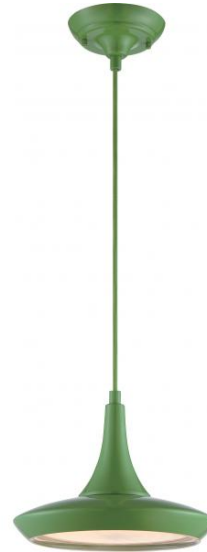

# NUVO 62/445

Fantom - LED Colored Pendant with Rayon Wire

<b>Collection</b>	Fantom
<b>Fixture Type</b>	Pendant
<b>Category</b>	Pendants
<b>Finish</b>	Green
<b>Style</b>	Transitional
<b>Number Of Lights</b>	1
<b>Warranty</b>	3 Year Limited

### Features

- Fantom - LED Pendnt W/Rayon Wire
- Width: 10 1/2" Height: 46 5/8"
- Brushed Nickel / Frosted
- UL Dry

## Product Specifications

Style	Extends	Width	Height	Package Weight	Glass Finish
Transitional	n/a	10.50	46.63	3.55	n/a

Bulb Shape	Bulb Type	Bulb Base	Bulb Included	UPC	Replaceable Light Source
Circular LED Module	LED	Connector	1	*045923324451	No