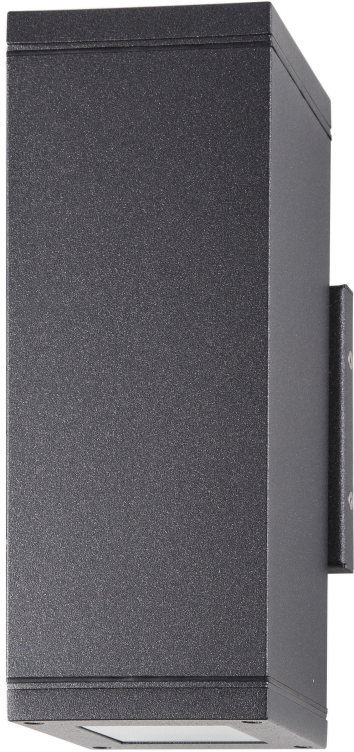

NUVO 62-1231R1

Verona LED Large Up/Down Fixture; Anthracite Finish

Fixture Type
Outdoor Wall Light

Collection
Verona

Style
Utility

Finish
Anthracite

Width
4.13"

Height
10.38"

Extension
7.25"

Light Source
LED

Lumen Output
1800 Lumens

Max Wattage
24 Watts

Wattage
24 Watts

Lamp Type
LED

Bulb Included
Yes

Replaceable Light Source
No

Average Rated Hours
50000

Lamp Code
VERONA LARGE UP/DOWN
LIGHT

Kelvin Temp
3000K

CRI
90

VERONA

Supplied Bulb
LED Module

Dimmable/Non-Dimmable
Non-Dimmable

62-1231