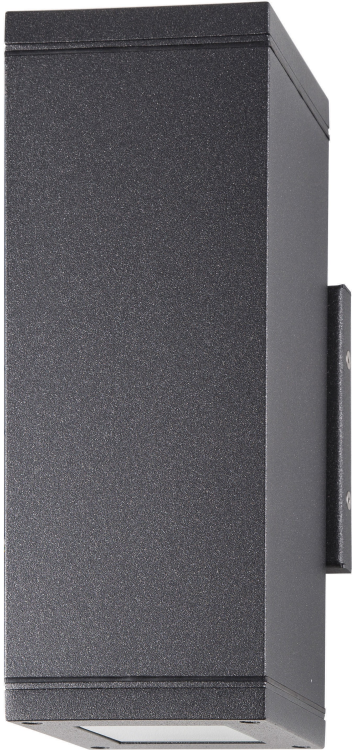

# NUVO 62-1231

Verona LED Large Up/Down Fixture in Anthracite Finish

**Fixture Type**  
Outdoor Wall Light

**Collection**  
Verona

**Style**  
Utility

**Finish**  
Anthracite

**Width**  
4.13"

**Height**  
10.38"

**Light Source**  
LED

**Lumen Output**  
1256 Lumens

**Max Wattage**  
17.2 Watts

**Wattage**  
17.2 Watts

**Lamp Type**  
LED

**Bulb Included**  
Yes

**Replaceable Light Source**  
No

**Safety Rated**  
cETLus - Wet

**Lamp Code**  
VERONA LARGE UP/DOWN LIGHT

**Kelvin Temp**  
3000K

**CRI**  
90

**Supplied Bulb**  
LED Module