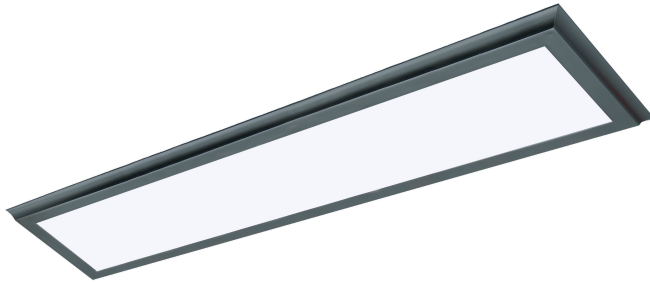

# NUVO 62-1184

45 watt; 12" x 49" Surface Mount LED Fixture; 3000K; Bronze Finish; 120/277 volts

**Fixture Type**  
Surface Mount LED

**Collection**  
Blink Plus

**Style**  
Utility

**Finish**  
Bronze

**Length**  
49"

**Width**  
13-1/4"

**Height**  
7/8"

**Light Source**  
Linear LED

**Lumen Output**  
3600 Lumens

**Wattage**  
45 Watts

**Operating Frequency**  
50/60Hz

**Bulb Type**  
LED

**Bulb Base**  
Connector