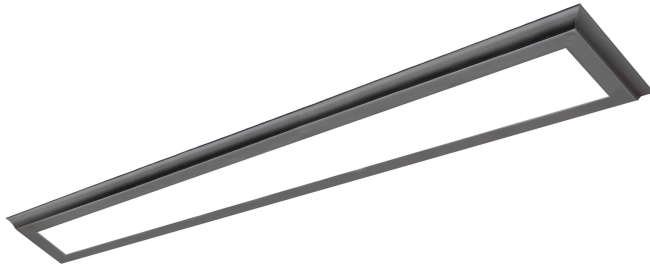

NUVO 62-1177

40 watt; 7" x 49" Surface Mount LED Fixture; 3000K; Gun Metal Finish; 100-277 volts

Fixture Type
Surface Mount LED

Collection
Blink Plus

Style
Utility

Finish
Gunmetal Grey

Length
49"

Width
7-1/8"

Height
7/8"

Light Source
Linear LED

Lumen Output
2800 Lumens

Wattage
40 Watts

Operating Frequency
50/60Hz

Bulb Type
LED

Bulb Base
Connector

Bulb Included
Yes