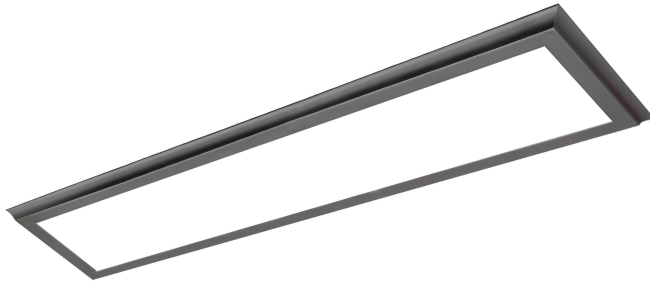

NUVO 62-1174

45 watt; 12" x 48" Surface Mount LED Fixture; 3000K;
Gun Metal Finish; 100-277 volts

Fixture Type
Surface Mount LED

Collection
Blink Plus

Style
Utility

Finish
Gunmetal Grey

Length
49"

Width
13-1/4"

Height
7/8"

Light Source
Linear LED

Lumen Output
3600 Lumens

Wattage
45 Watts

Operating Frequency
50/60Hz

Bulb Type
LED

Bulb Base
Connector

Bulb Included
Yes