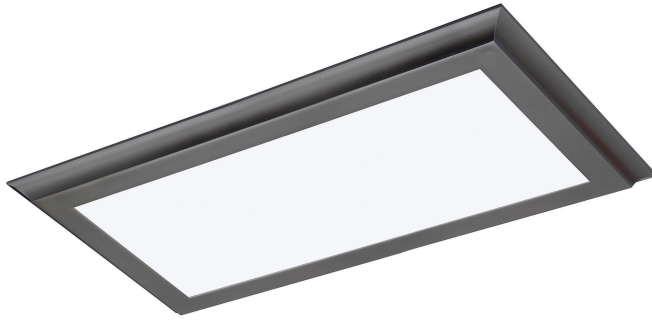

NUVO 62-1172

22 watt; 12" x 24" Surface Mount LED Fixture; 3000K;
Gun Metal Finish; 100-277 volts

Fixture Type Surface Mount LED	Collection Blink Plus
Style Utility	Finish Gunmetal Grey
Length 25"	Width 13-1/4"
Height 7/8"	Light Source Linear LED
Lumen Output 1650 Lumens	Wattage 22 Watts
Operating Frequency 50/60Hz	Bulb Type LED
Bulb Base Connector	Bulb Included Yes
Replaceable Light Source No	Safety Rated cETLus - Damp
CA Prop-65 Warning	CEC California T24 Qualified
Energy Saver Yes	Energy Star Yes
UPC 045923511721	Warranty 5-Year Warranty
Operating Temperature -17C (1F) to a maximum of +45C (+113F)	Voltage 100-277 Volts
Average Rated Hours 50000	RoHS Compliant Yes

BLINK PLUS

62-1051

62-1052

62-1053

62-1054

62-1055

62-1056

62-1057