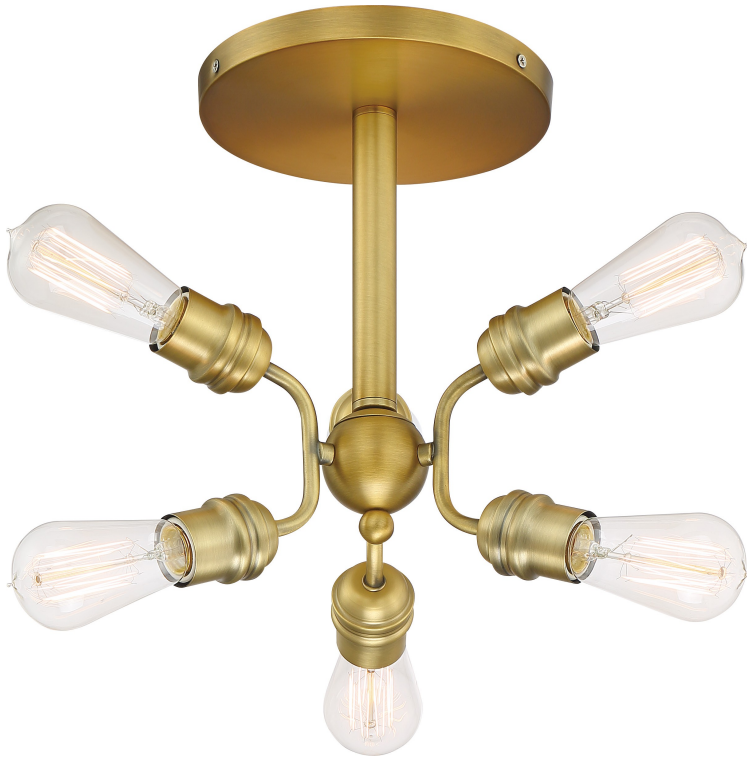

NUVO 60-6926

Faraday - 6 Light Semi Flush Fixture; Brushed Brass Finish

Fixture Type
Close-To-Ceiling Semi Flush

Collection
Faraday

Finish
Brushed Brass

Length
16.5"

Width
16.5"

Height
13.88"

Extension
11"

Number of Lights
6-Lights

Max Wattage
60W

Lamp Type
Incandescent

Bulb Type
A19

Bulb Base
Medium

Bulb Included
No

Replaceable Light Source
Yes