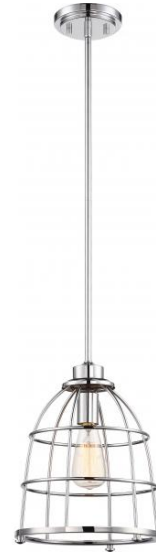

NUVO 60/5839

Maxx - 1 Light Large Caged Pendant with 60w Vintage Lamp Included; Polished Nickel Finish

Collection	Maxx
Fixture Type	Pendant
Category	Pendants
Finish	Polished Nickel
Number Of Lights	1
Warranty	1 Year Limited

Product Specifications

Style	Extends	Width	Height	Package Weight	Glass Finish
n/a	n/a	n/a	50.88	6.09	n/a