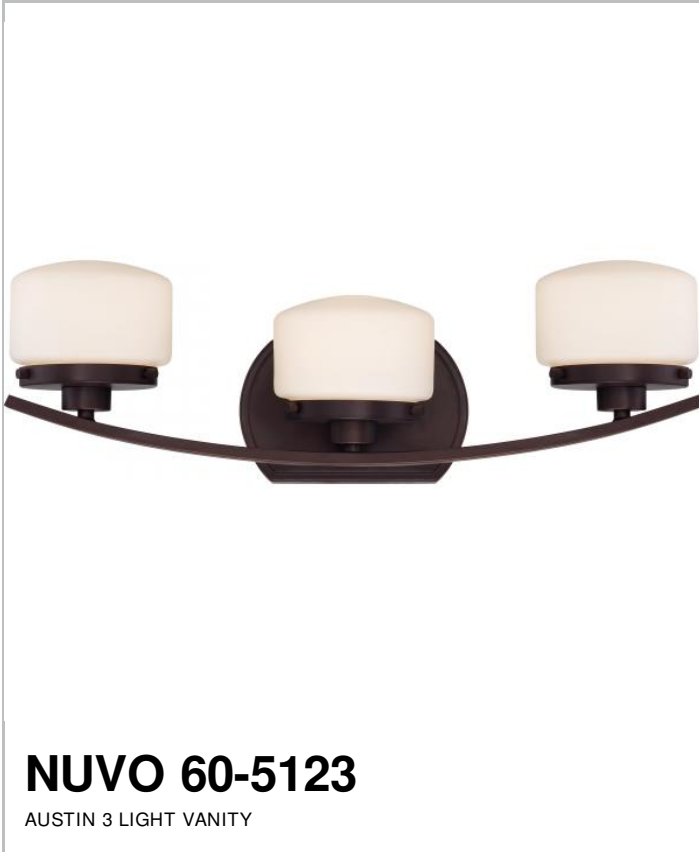

Project Name

Location

Prepared By

Notes

General

Collection	Austin
Finish	Russet Bronze
Style	Transitional
Height	6.25
Width	22
Length	6.75

Specifications

Glass Description	Glass
-------------------	-------