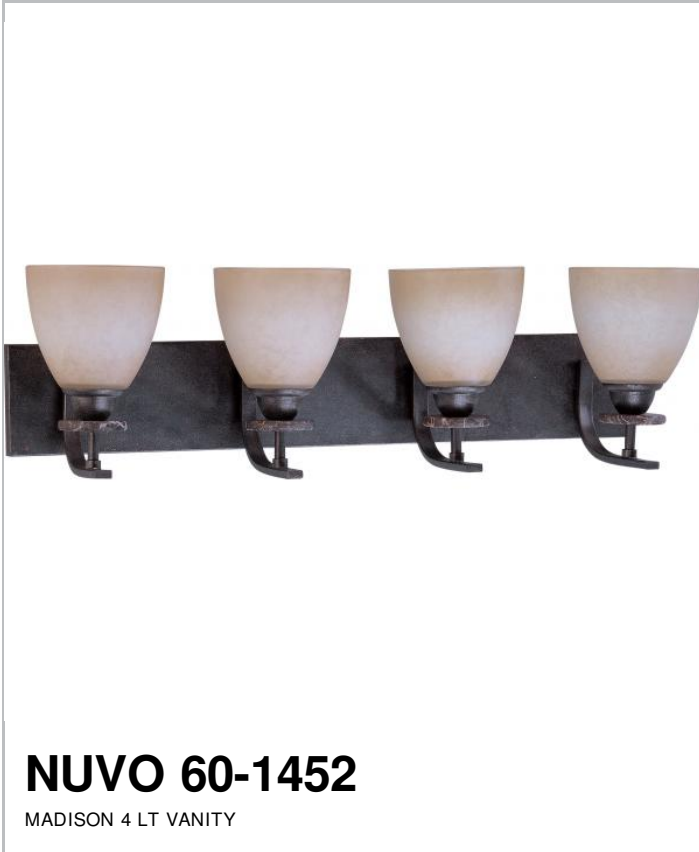

Project Name

Location

Prepared By

Notes

General

Collection	Madison
Finish	Ledgestone
Style	Contemporary
Number of Lamps	4
Height	9.25
Width	36
Length	8.5

Specifications

Base	Medium
Bulb Type	Incandescent
Max Wattage	100
Bulb Included	0
Glass Description	Glass