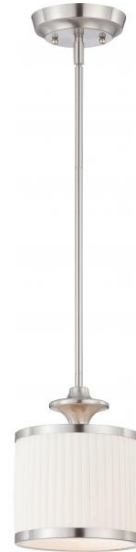

NUVO 60/4738

Candice - 1 Light Mini Pendant with Pleated White Shade

Collection	Candice
Fixture Type	Pendant
Category	Mini-Pendant
Finish	Brushed Nickel
Style	Contemporary
Number Of Lights	1
Warranty	1 Year Limited

Product Information

Features

- Candice - One Light Mini Pendant
- Width: 7" Height: 55"
- Brushed Nickel / Frosted Linen
- UL Dry

Product Specifications

Style	Extends	Width	Height	Package Weight	Glass Finish
Contemporary	n/a	n/a	55.00	10.63	n/a

Bulb Shape	Bulb Type	Bulb Base	Bulb Included	UPC	Replaceable Light Source
A19	Incandescent	Medium	0	*045923647383	Yes